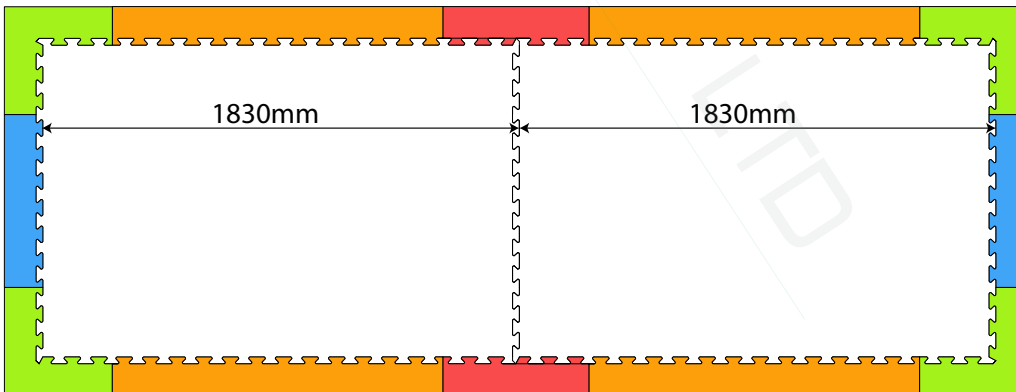

For each mat portrait allow 1220mm and 150mm per edge

For each mat landscape allow 1830mm and 150mm per edge